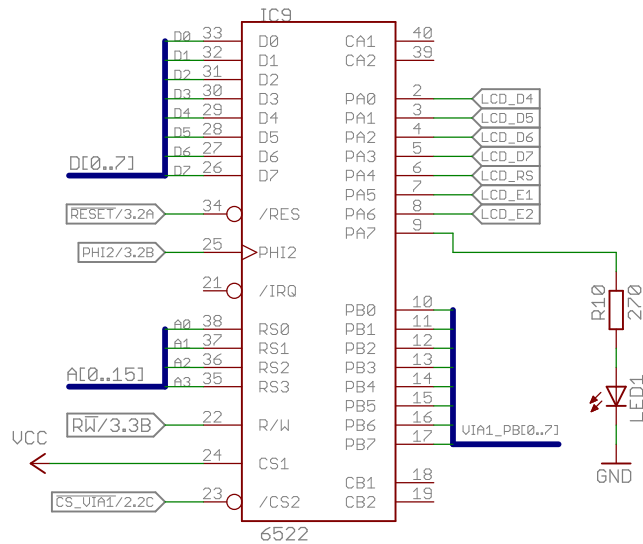

Dirk Grappendorf
grappendorf.net
CERN Open Hardware License 1.1
TITLE: homecomputer-6502

Document Number:	REU: 10
Date: 28.09.14 01:17	Sheet: 4/4