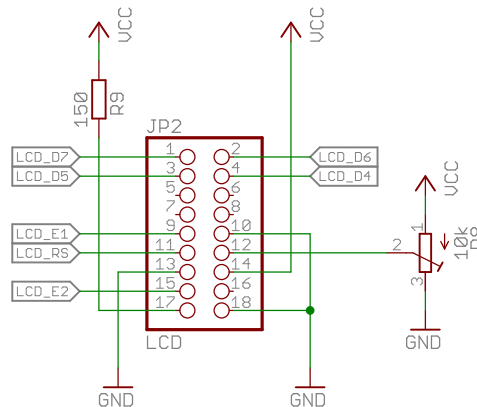

Dirk Grappendorf
grappendorf.net
CERN Open Hardware License 1.1
TITLE: homecomputer-6502

Document Number:	REU: 10
Date: 28.09.14 01:17	Sheet: 4/4