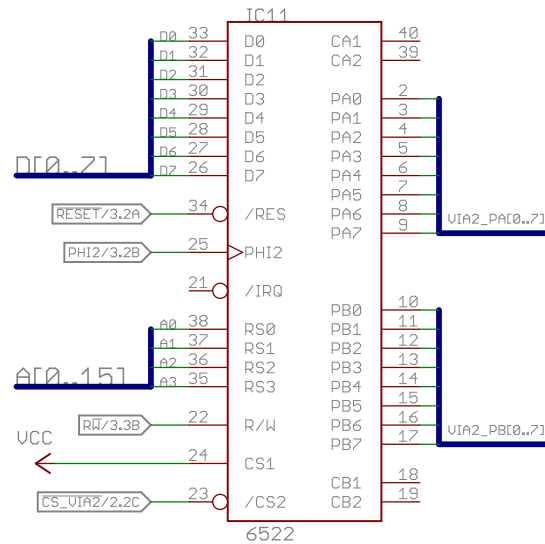

Dirk Grappendorf
grappendorf.net
CERN Open Hardware License 1.1
TITLE: homecomputer-6502

Document Number:	REU: 10
Date: 28.09.14 01:17	Sheet: 4/4