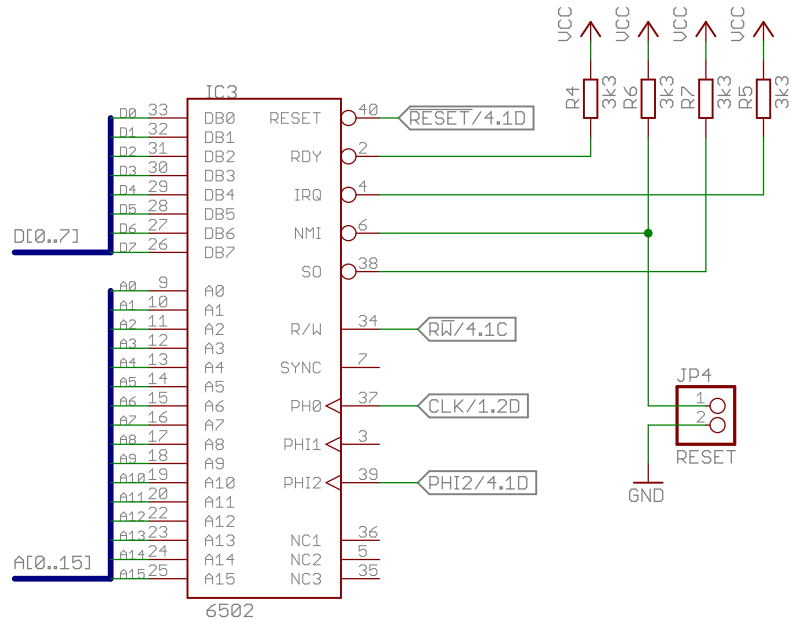

Dirk Grappendorf grappendorf.net CERN Open Hardware License 1.1	
TITLE: homecomputer-6502	
Document Number:	REU: 10
Date: 28.09.14 01:17	Sheet: 1/4

Dirk Grappendorf grappendorf.net CERN Open Hardware License 1.1	
TITLE: homecomputer-6502	
Document Number:	REU: 10
Date: 28.09.14 01:17	Sheet: 2/4