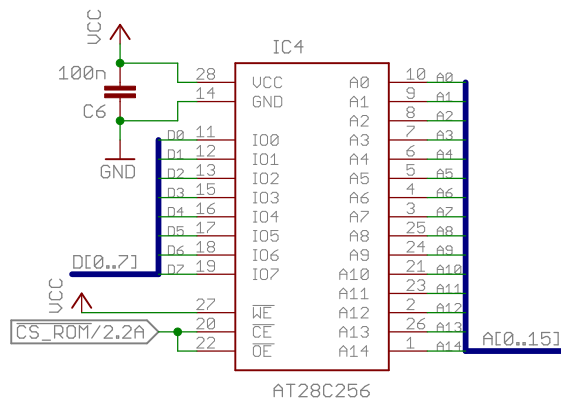

Dirk Grappendorf grappendorf.net CERN Open Hardware License 1.1	
TITLE: homecomputer-6502	
Document Number:	REU: 10
Date: 28.09.14 01:17	Sheet: 1/4

Dirk Grappendorf grappendorf.net CERN Open Hardware License 1.1	
TITLE: homecomputer-6502	
Document Number:	REU: 10
Date: 28.09.14 01:17	Sheet: 2/4