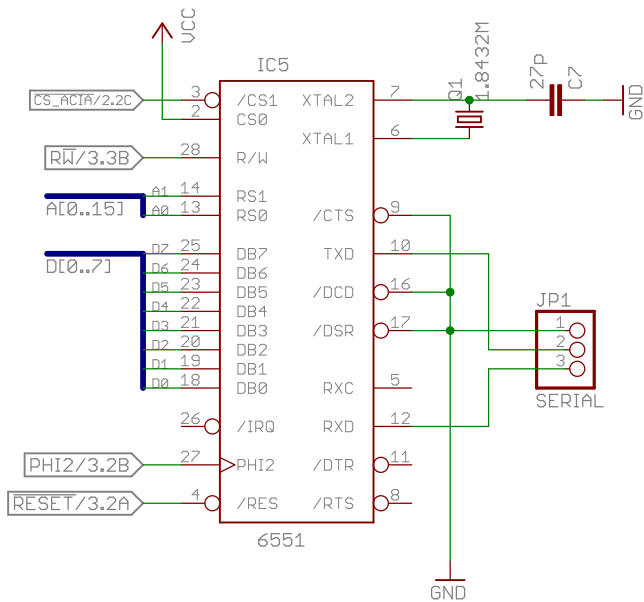

Dirk Grappendorf
grappendorf.net
CERN Open Hardware License 1.1
TITLE: homecomputer-6502

Document Number:	REU: 10
Date: 28.09.14 01:17	Sheet: 4/4