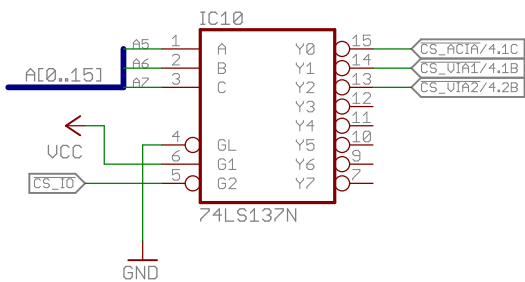

Dirk Grappendorf grappendorf.net CERN Open Hardware License 1.1	
TITLE: homecomputer-6502	
Document Number:	REU: 10
Date: 28.09.14 01:17	Sheet: 1/4

Dirk Grappendorf grappendorf.net CERN Open Hardware License 1.1	
TITLE: homecomputer-6502	
Document Number:	REU: 10
Date: 28.09.14 01:17	Sheet: 2/4