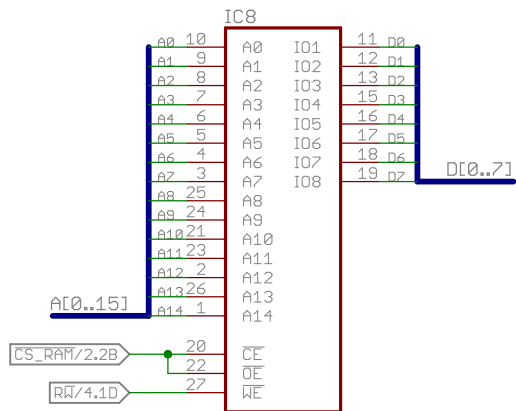

Dirk Grappendorf
grappendorf.net
CERN Open Hardware License 1.1

TITLE: homecomputer-6502

Document Number: _____ REU: 12

Date: 28.09.14 01:18 Sheet: 3/5