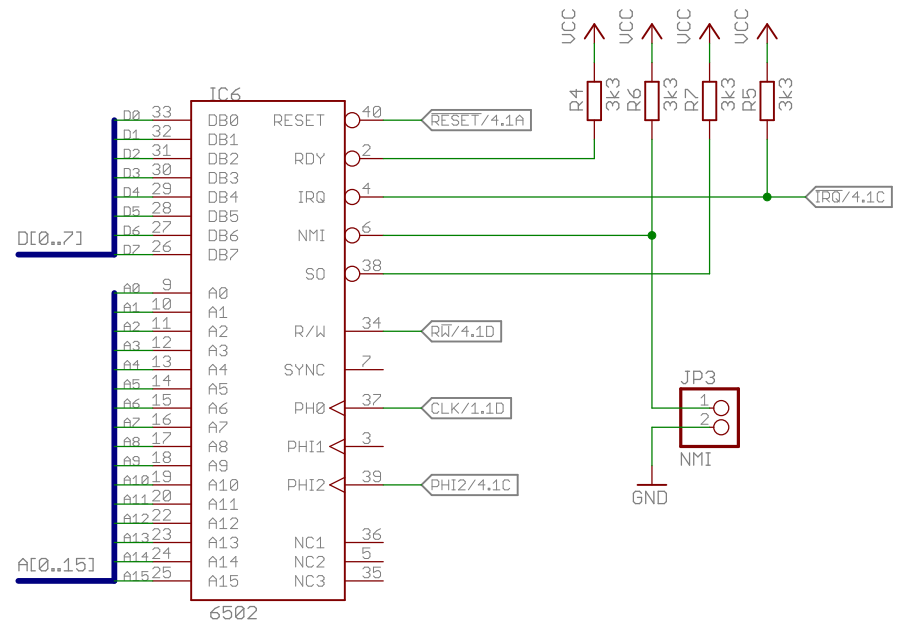

Dirk Grappendorf
grappendorf.net
CERN Open Hardware License 1.1

TITLE: homecomputer-6502

Document Number: _____ REU: 12

Date: 28.09.14 01:18 Sheet: 3/5