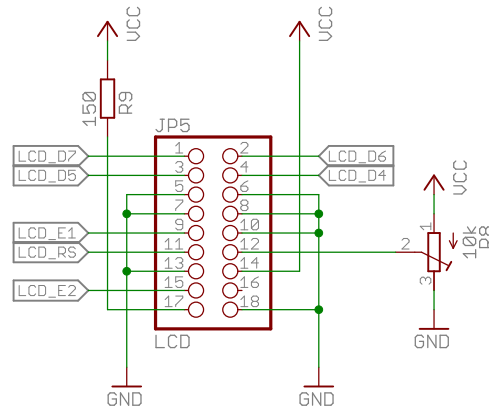

Dirk Grappendorf
grappendorf.net
CERN Open Hardware License 1.1

TITLE: homecomputer-6502

Document Number:	REU: 12
Date: 28.09.14 01:18	Sheet: 4/5