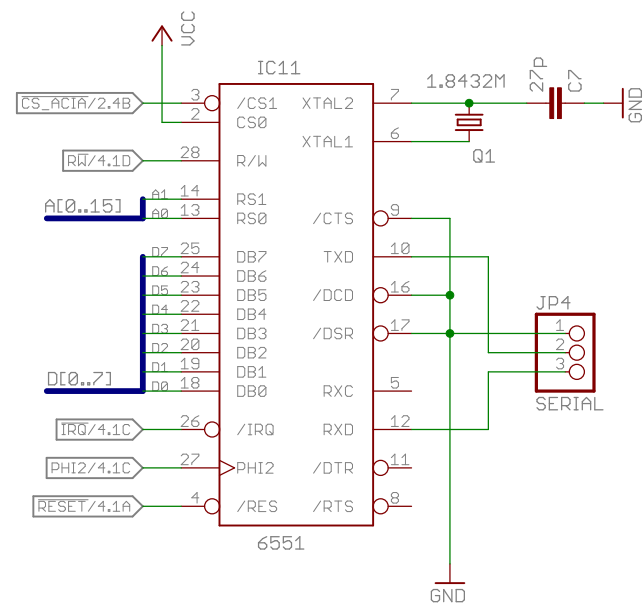

Dirk Grappendorf
grappendorf.net
CERN Open Hardware License 1.1

TITLE: homecomputer-6502

Document Number:

REU:
12

Date: 28.09.14 01:18

Sheet: 5/5