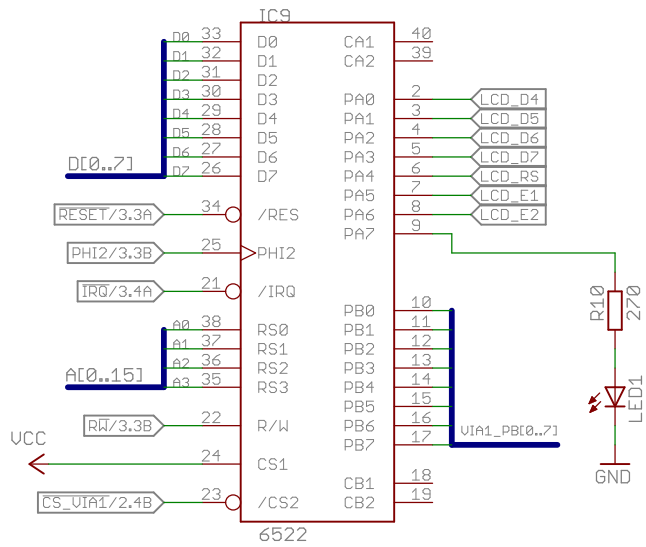

Dirk Grappendorf
grappendorf.net
CERN Open Hardware License 1.1

TITLE: homecomputer-6502

Document Number:	REU: 12
Date: 28.09.14 01:18	Sheet: 4/5