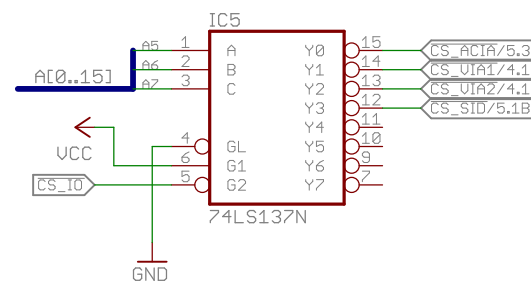

Dirk Grappendorf grappendorf.net CERN Open Hardware License 1.1	
TITLE: homecomputer-6502	
Document Number:	REU: 12
Date: 28.09.14 01:18	Sheet: 1/5

Dirk Grappendorf
 grappendorf.net
 CERN Open Hardware License 1.1