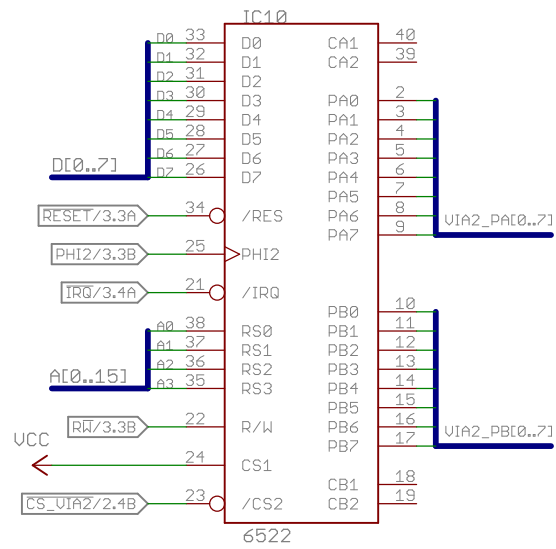

Dirk Grappendorf
grappendorf.net
CERN Open Hardware License 1.1

TITLE: homecomputer-6502

Document Number:	REU: 12
Date: 28.09.14 01:18	Sheet: 4/5