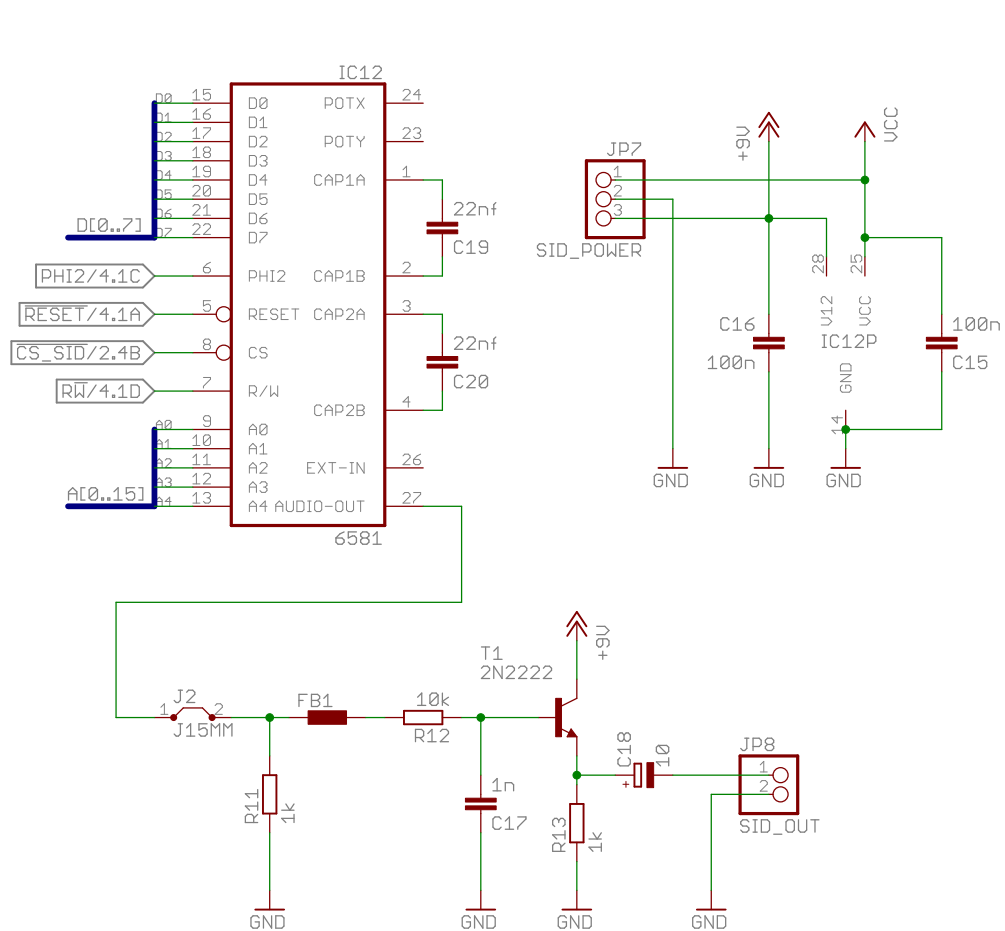

Dirk Grappendorf
grappendorf.net
CERN Open Hardware License 1.1

TITLE: homecomputer-6502

Document Number:

REU:
12

Date: 28.09.14 01:18

Sheet: 5/5