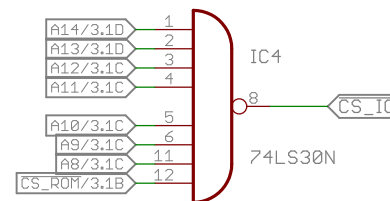

Dirk Grappendorf grappendorf.net CERN Open Hardware License 1.1	
TITLE: homecomputer-6502	
Document Number:	REU: 12
Date: 28.09.14 01:18	Sheet: 1/5

Dirk Grappendorf
 grappendorf.net
 CERN Open Hardware License 1.1