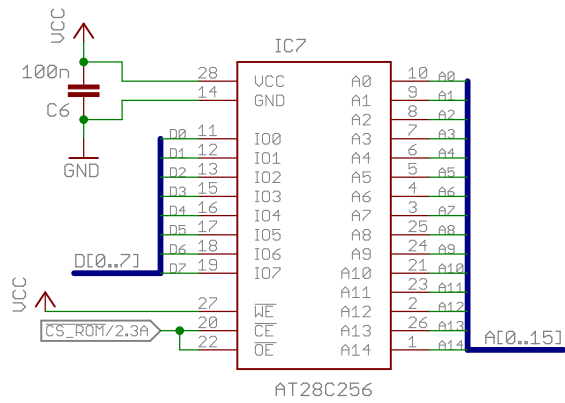

Dirk Grappendorf
grappendorf.net
CERN Open Hardware License 1.1

TITLE: homecomputer-6502

Document Number: _____ REU: 12

Date: 28.09.14 01:18 Sheet: 3/5