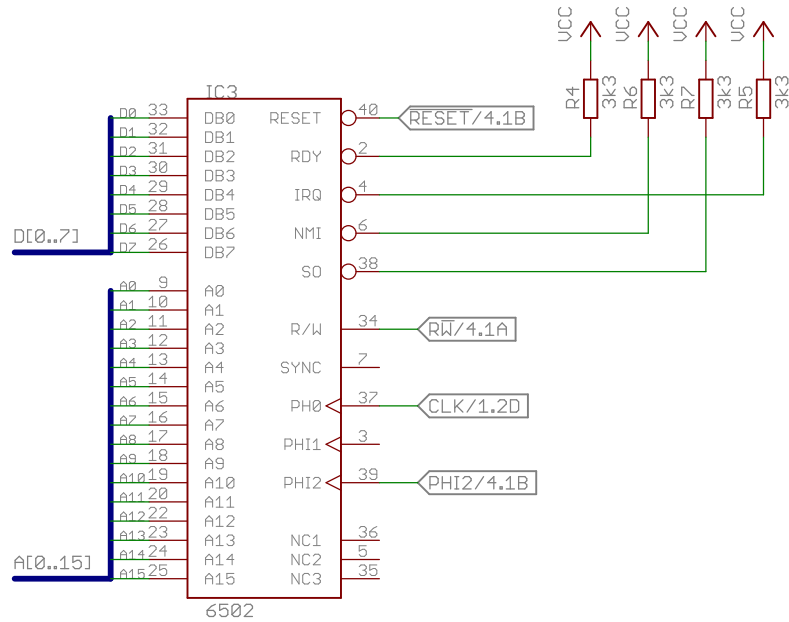

Dirk Grappendorf
 grappendorf.net
 CERN Open Hardware License 1.1
 TITLE: homecomputer-6502
 Document Number: _____ REU: 9
 Date: 27.09.14 23:59 Sheet: 1/4

Dirk Grappendorf grappendorf.net CERN Open Hardware License 1.1	
TITLE: homecomputer-6502	
Document Number:	REU: 9
Date: 27.09.14 23:59	Sheet: 2/4