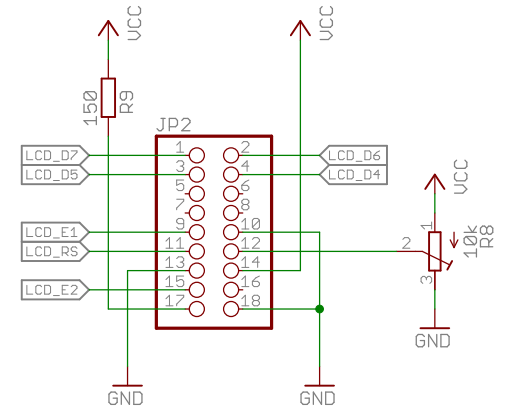

Dirk Grappendorf grappendorf.net CERN Open Hardware License 1.1	
TITLE: homecomputer-6502	
Document Number:	REU: 9
Date: 27.09.14 23:59	Sheet: 4/4