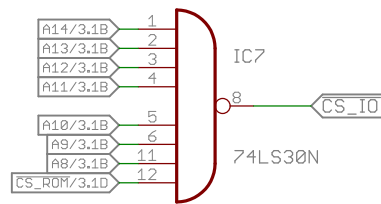

Dirk Grappendorf
 grappendorf.net
 CERN Open Hardware License 1.1
 TITLE: homecomputer-6502
 Document Number: _____ REU: 9
 Date: 27.09.14 23:59 Sheet: 1/4

Dirk Grappendorf grappendorf.net CERN Open Hardware License 1.1	
TITLE: homecomputer-6502	
Document Number:	REU: 9
Date: 27.09.14 23:59	Sheet: 2/4