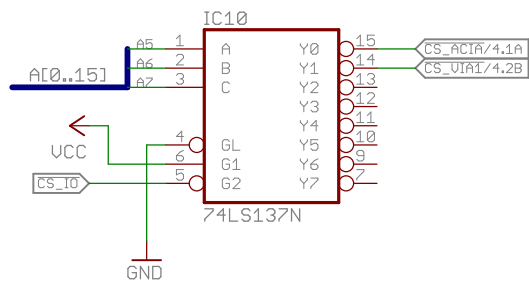

Dirk Grappendorf
 grappendorf.net
 CERN Open Hardware License 1.1
 TITLE: homecomputer-6502
 Document Number: _____ REU: 9
 Date: 27.09.14 23:59 Sheet: 1/4

Dirk Grappendorf grappendorf.net CERN Open Hardware License 1.1	
TITLE: homecomputer-6502	
Document Number:	REU: 9
Date: 27.09.14 23:59	Sheet: 2/4