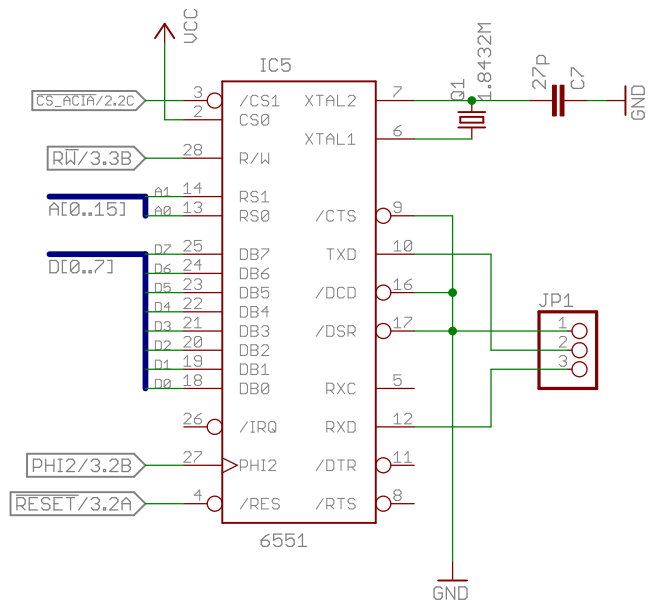

Dirk Grappendorf grappendorf.net CERN Open Hardware License 1.1	
TITLE: homecomputer-6502	
Document Number:	REU: 9
Date: 27.09.14 23:59	Sheet: 4/4