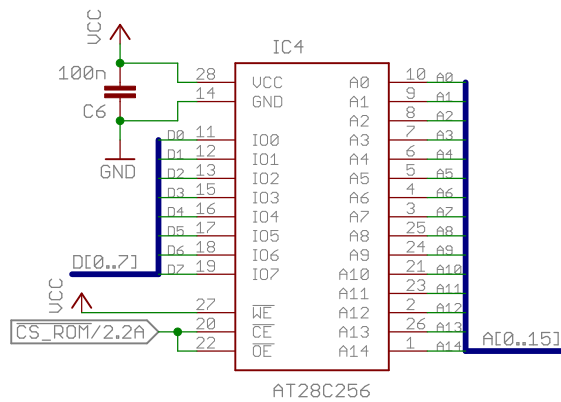

Dirk Grappendorf
 grappendorf.net
 CERN Open Hardware License 1.1
 TITLE: homecomputer-6502
 Document Number: _____ REU: 9
 Date: 27.09.14 23:59 Sheet: 1/4

Dirk Grappendorf grappendorf.net CERN Open Hardware License 1.1	
TITLE: homecomputer-6502	
Document Number:	REU: 9
Date: 27.09.14 23:59	Sheet: 2/4