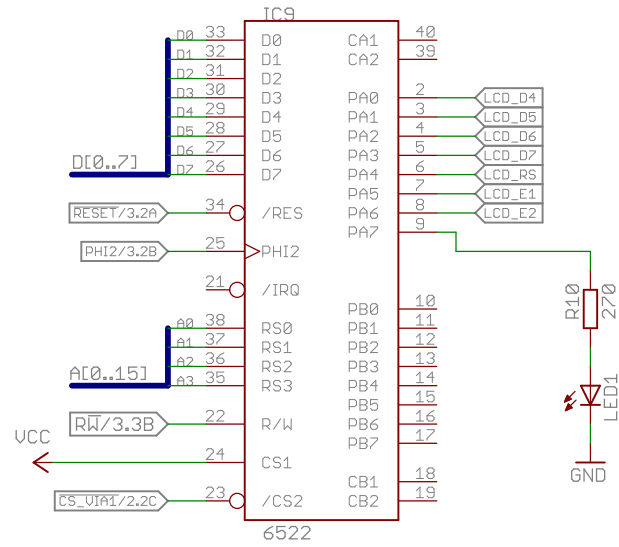

Dirk Grappendorf grappendorf.net CERN Open Hardware License 1.1	
TITLE: homecomputer-6502	
Document Number:	REU: 9
Date: 27.09.14 23:59	Sheet: 4/4